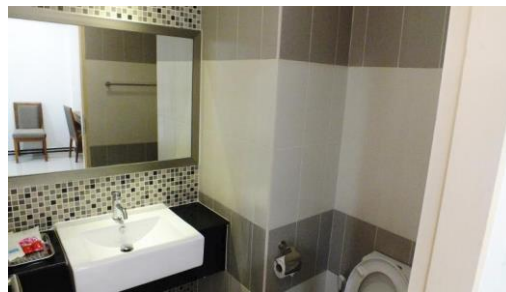

Accommodation in Campus

As for the accommodation, the rate is as follow:

(1) Wanawes

Detail

Room Type	Sharing 2 person/room
Room Fees	6,500 THB/room/person
Staying period	1-27 July 2018
Facilities and services	
- Desks	- Wi-Fi Internet access
- Beds and mattress	- 24-hour laundry
- TV rooms	- 24-hour security officers
- Refrigerator	
- In-room kitchen	
- Air conditioner	
- Television	

Student have to prepare

- Personal belongings
- Personal medicine (if needed)

Note:

1. *Accommodation at Wanawes will be available from 1st July to 27th July 2018
Student may arrive campus before or late than available period must pay for accommodation with an extra 500 THB/night/room*
2. *This price is including electricity fee + water fee*

(2) Dormitory - Lamduan 6

The student dormitories, which are supervised by University staff and guarded round the clock by security officer.

Detail

Room Type	Sharing 4 person/room
Room Fees	2,600 THB/room/person
Staying period	1-27 July 2018
Facilities and services	
- Desks	- Fan
- Lamp	- Bed
- Book Shelf	- Wardrobe
- Mattress	- Chair

MAE FAH LUANG UNIVERSITY

Student Exchange Programme

Shared Facilities

Study room
Computer room
Reading room

Shared Appliances

Refrigerator Water Cooler Electric Hot Pot
Microwave Washing Machine

Security and Welfare